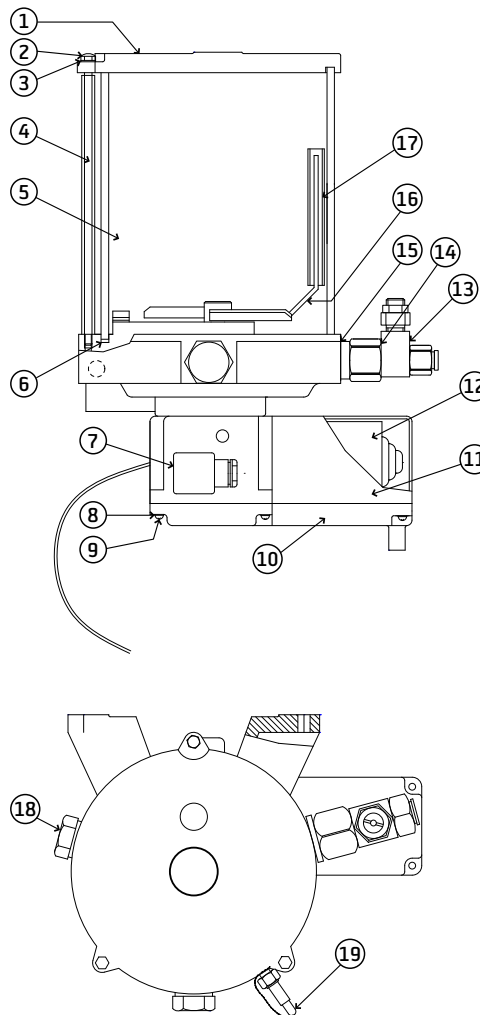

How To Order

Name	Reservoir Capacity	Voltage	Part #
MultiPort Mobile Lubricator	4 liter (8 lb)	12 VDC	35418C
		24 VDC	35418-2C

When ordering, specify by name, reservoir capacity, voltage, low level switch and part number, e.g. MultiPort Mobile Lubricator, 4 liter (8 lb) reservoir, 12 VDC, Part #35418C.

Accessories

Description	Part #
Pressure gauge (3000 psi, 1/4" NPT, LM)	U902D
Pressure gauge (5000 psi, 1/4" NPT, LM)	U902F

Service Parts

Item	Description	Part #	Qty.
1	Cover	43043	1
2	Nut	22188-3	3
3	Washer	22076-5	3
4	Tie rod: for 4 liter (8 lb)	44460-4	3
5	Reservoir: 4 liter (8 lb)	28205-1FB	1
6	O-ring	45831-1	1
7	DIN connector	41091	1
8	Washer	21434	6
9	Motor cover screw	22081-17	6
10	Motor cover (bottom)	28713	1
11	Motor cover (top)	28712	1
12	Motor (12 VDC) & worm gear	31703-2	1
	Motor (24 VDC) & worm gear	31703-1	1
13	Standard pump element w/ relief valve	28278-3	1
	Adjustable pump element (optional)	28234-2	1
14	Copper seal	25589-5	1
15	Copper seal	25589-7	1
16	Working arm	22469-2	1
17	Mixing arm wiper	22468	1
18	Plug*	22454	1
19	Grease fill fitting	30136-1	1

* Copper seal (part #25589-7) required for installation.

ATTENTION

The standard MultiPort Lubricator comes with one element. If you need additional elements see item 13 below.

BIJUR DELIMON INTERNATIONAL

(919) 465 4448 LOCAL
(800) 631 0168 TOLL-FREE
(919) 465 0516 FAX

WWW.BIJURDELIMON.COM

2100 Gateway Centre Blvd., Suite 109
Morrisville, NC 27560

35577 • R0 08/09