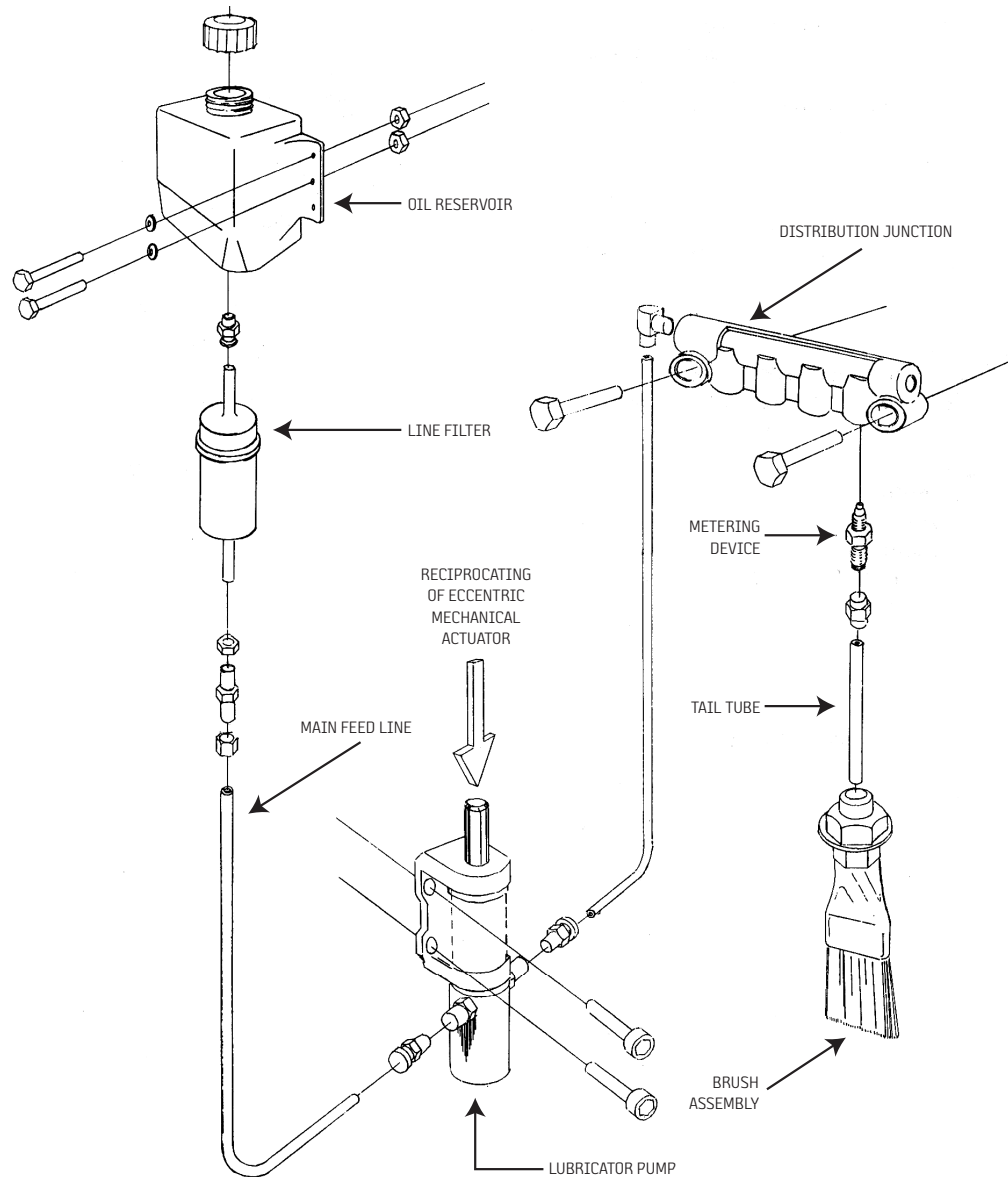

Installation

Pump may be mounted in any orientation, provided inlet check valve is below the bottom of oil reservoir.

Installation Schematic

Customized kits available on request

Illustrations and specifications are not binding in detail. Designs are subject to modification and improvement without notice.

Drawing not to scale.

BIJUR DELIMON INTERNATIONAL

(919) 465 4448 LOCAL
(800) 631 0168 TOLL-FREE
(919) 465 0516 FAX

WWW.BIJURDELIMON.COM

2100 Gateway Centre Blvd., Suite 109
Morrisville, NC 27560