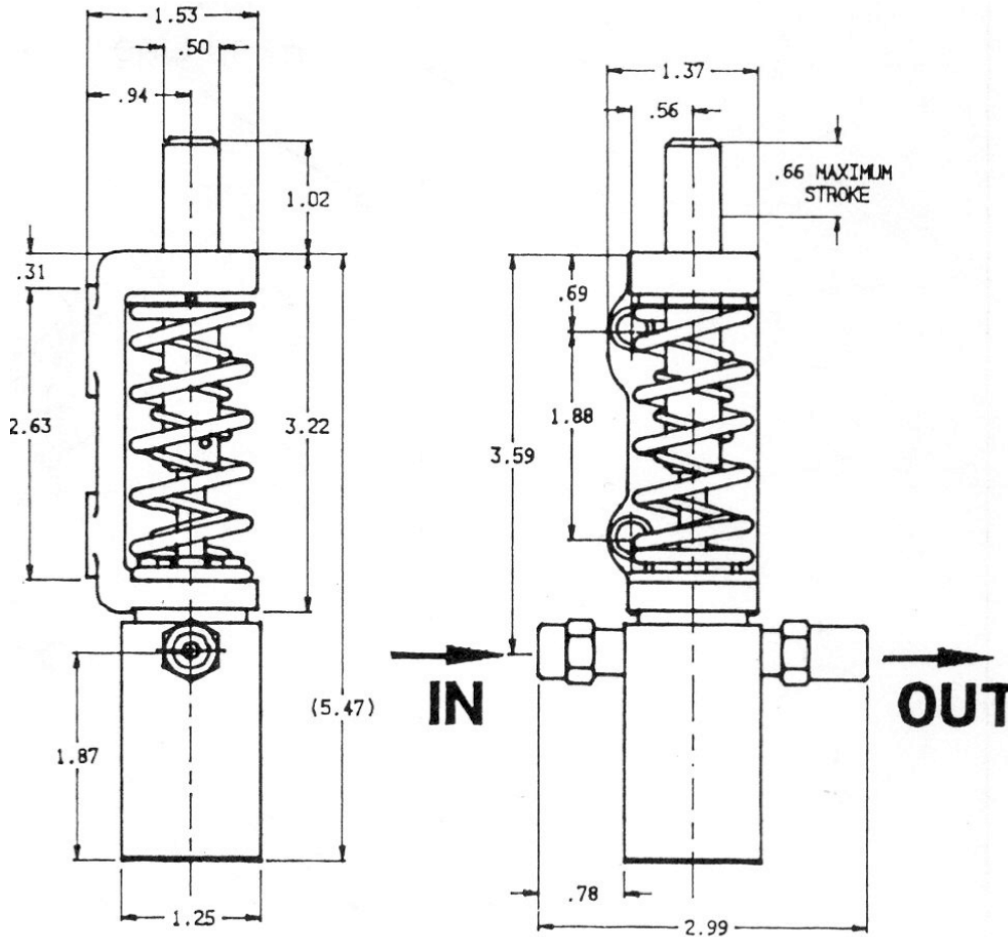

Dimensional Schematics

BIJUR DELIMON INTERNATIONAL

(919) 465 4448 LOCAL
(800) 631 0168 TOLL-FREE
(919) 465 0516 FAX

WWW.BIJURDELIMON.COM

2100 Gateway Centre Blvd., Suite 109
Morrisville, NC 27560