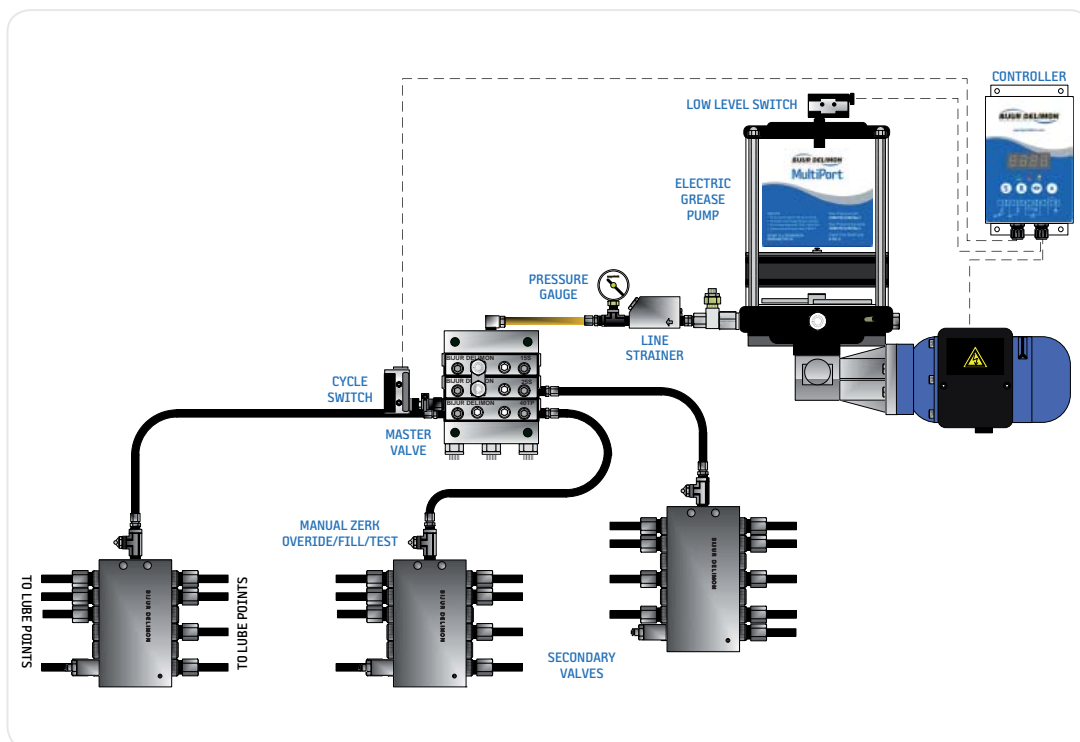

## Automatic Grease Lubrication

- VITON® O-rings standard on all valves and injectors to protect against high heat and synthetic lubricants.
- Easy to assemble and replace valves without removing tubing.
- Zinc-Nickel plating standard - 1000 hour salt spray. Stainless steel also available.
- The system's distribution lines are totally sealed from pump to injector, meaning dirt or chemicals will not contaminate the lubricant. By maintaining clean oil or grease in the system reservoir you can ensure maximum machinery protection.
- The adjustable injectors make it easy to fine tune the system. Injectors can often be adjusted or replaced between cycles, meaning simple maintenance tasks won't interrupt operation.

*Dynamis Maxx with Controller*

*MultiPort Pump*

*M2500G Block  
Standard with Zinc Nickel Coating  
(Optional SS Available)*

*FL Injectors (Available in SS)*